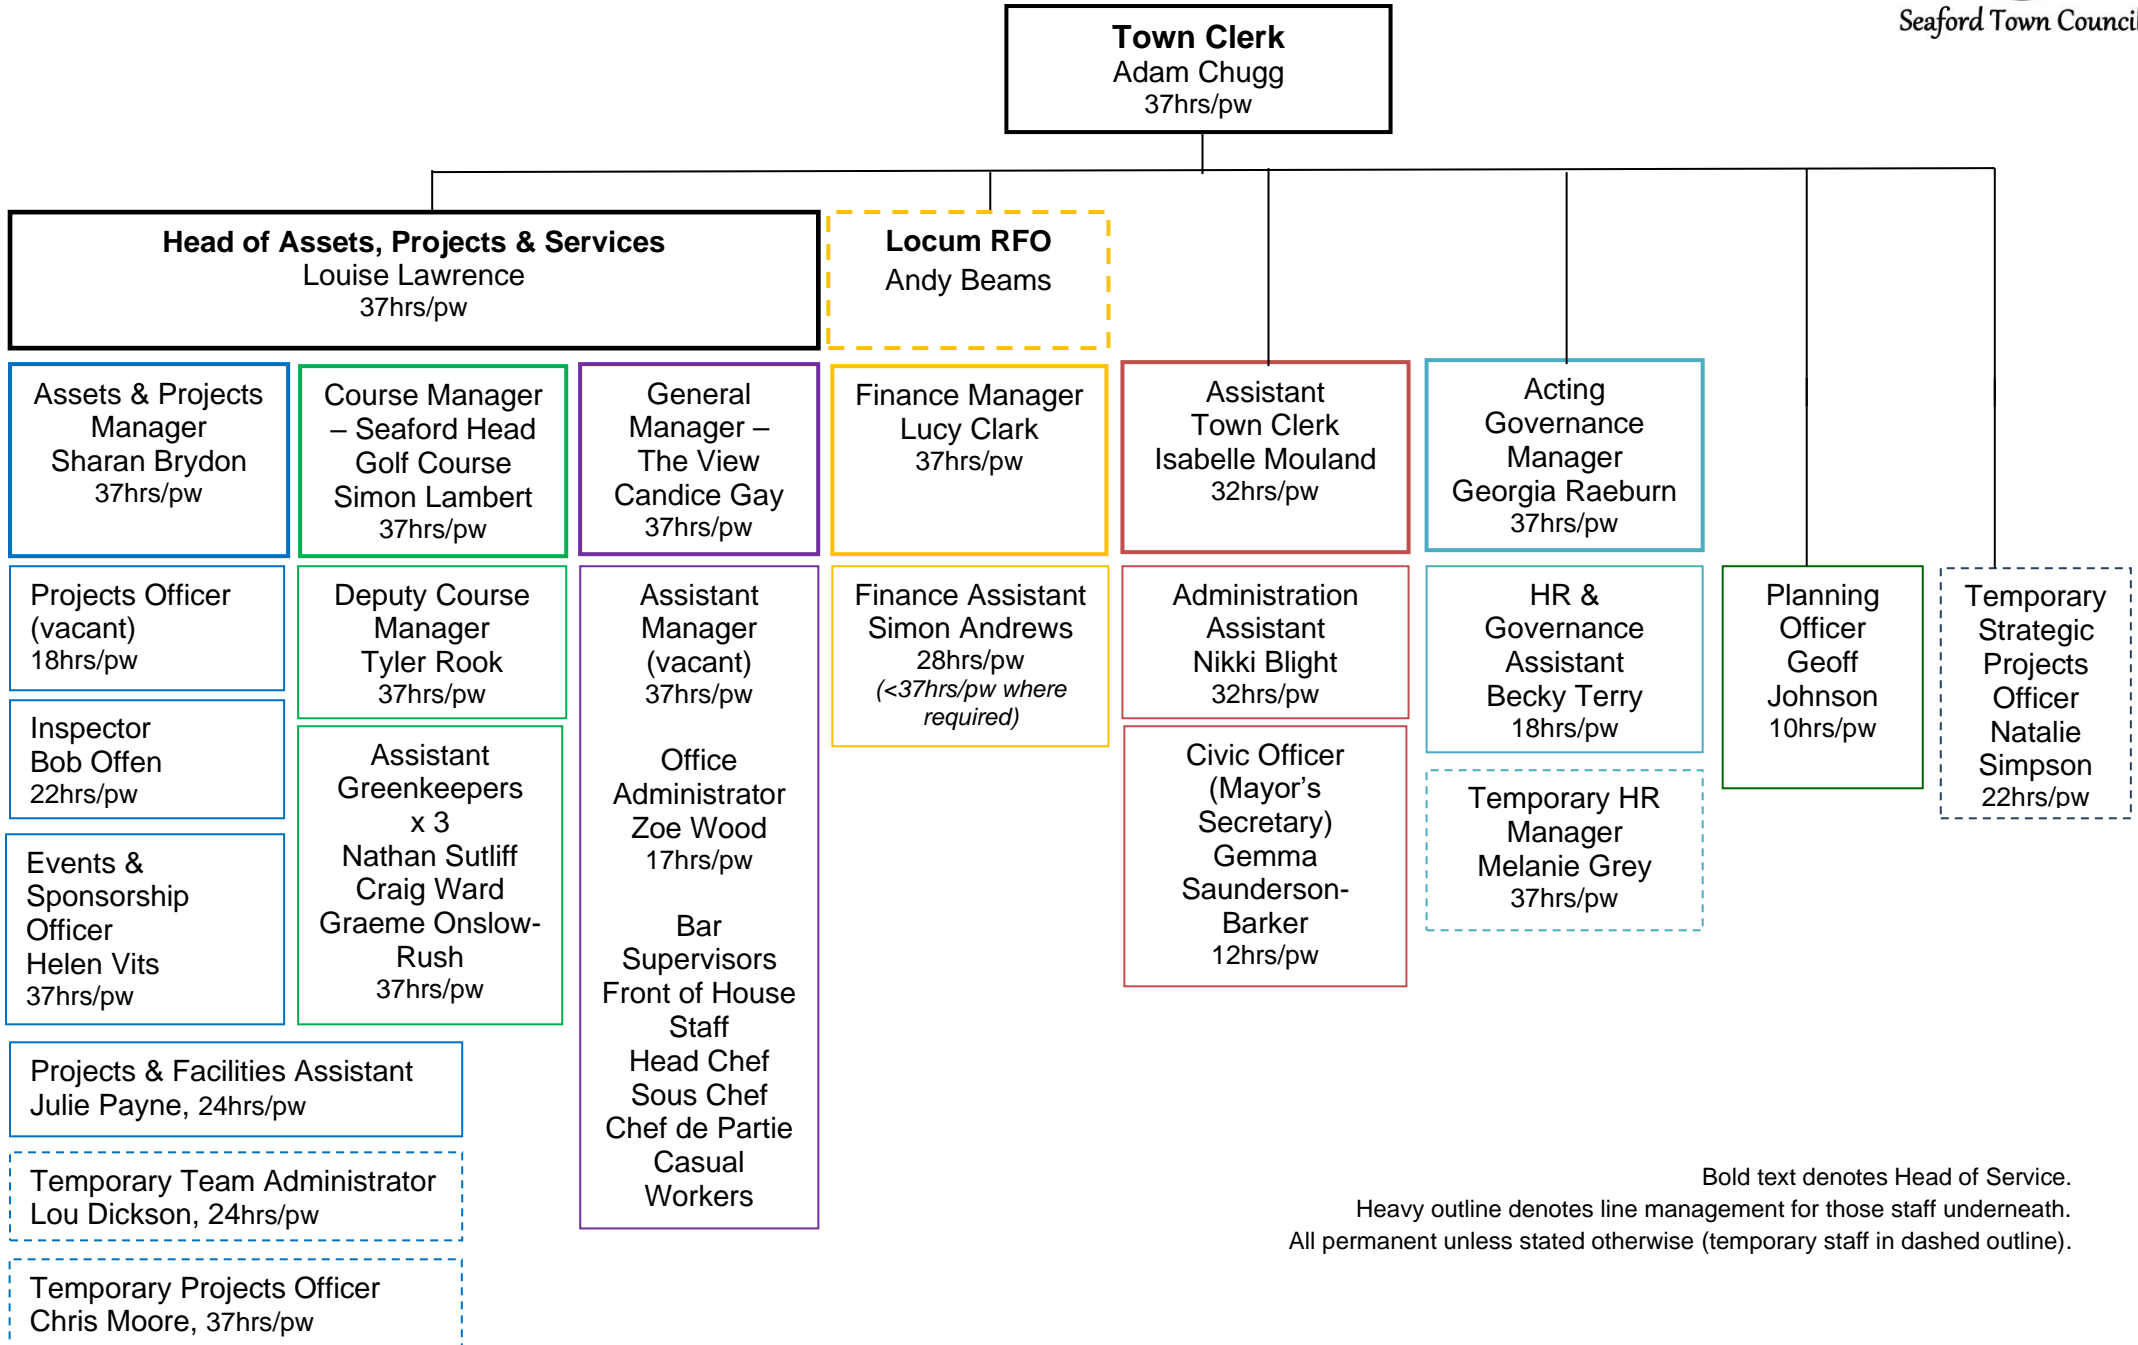

Seaford Town Council Staff Structure – JANUARY 2024

Bold text denotes Head of Service.
 Heavy outline denotes line management for those staff underneath.
 All permanent unless stated otherwise (temporary staff in dashed outline).